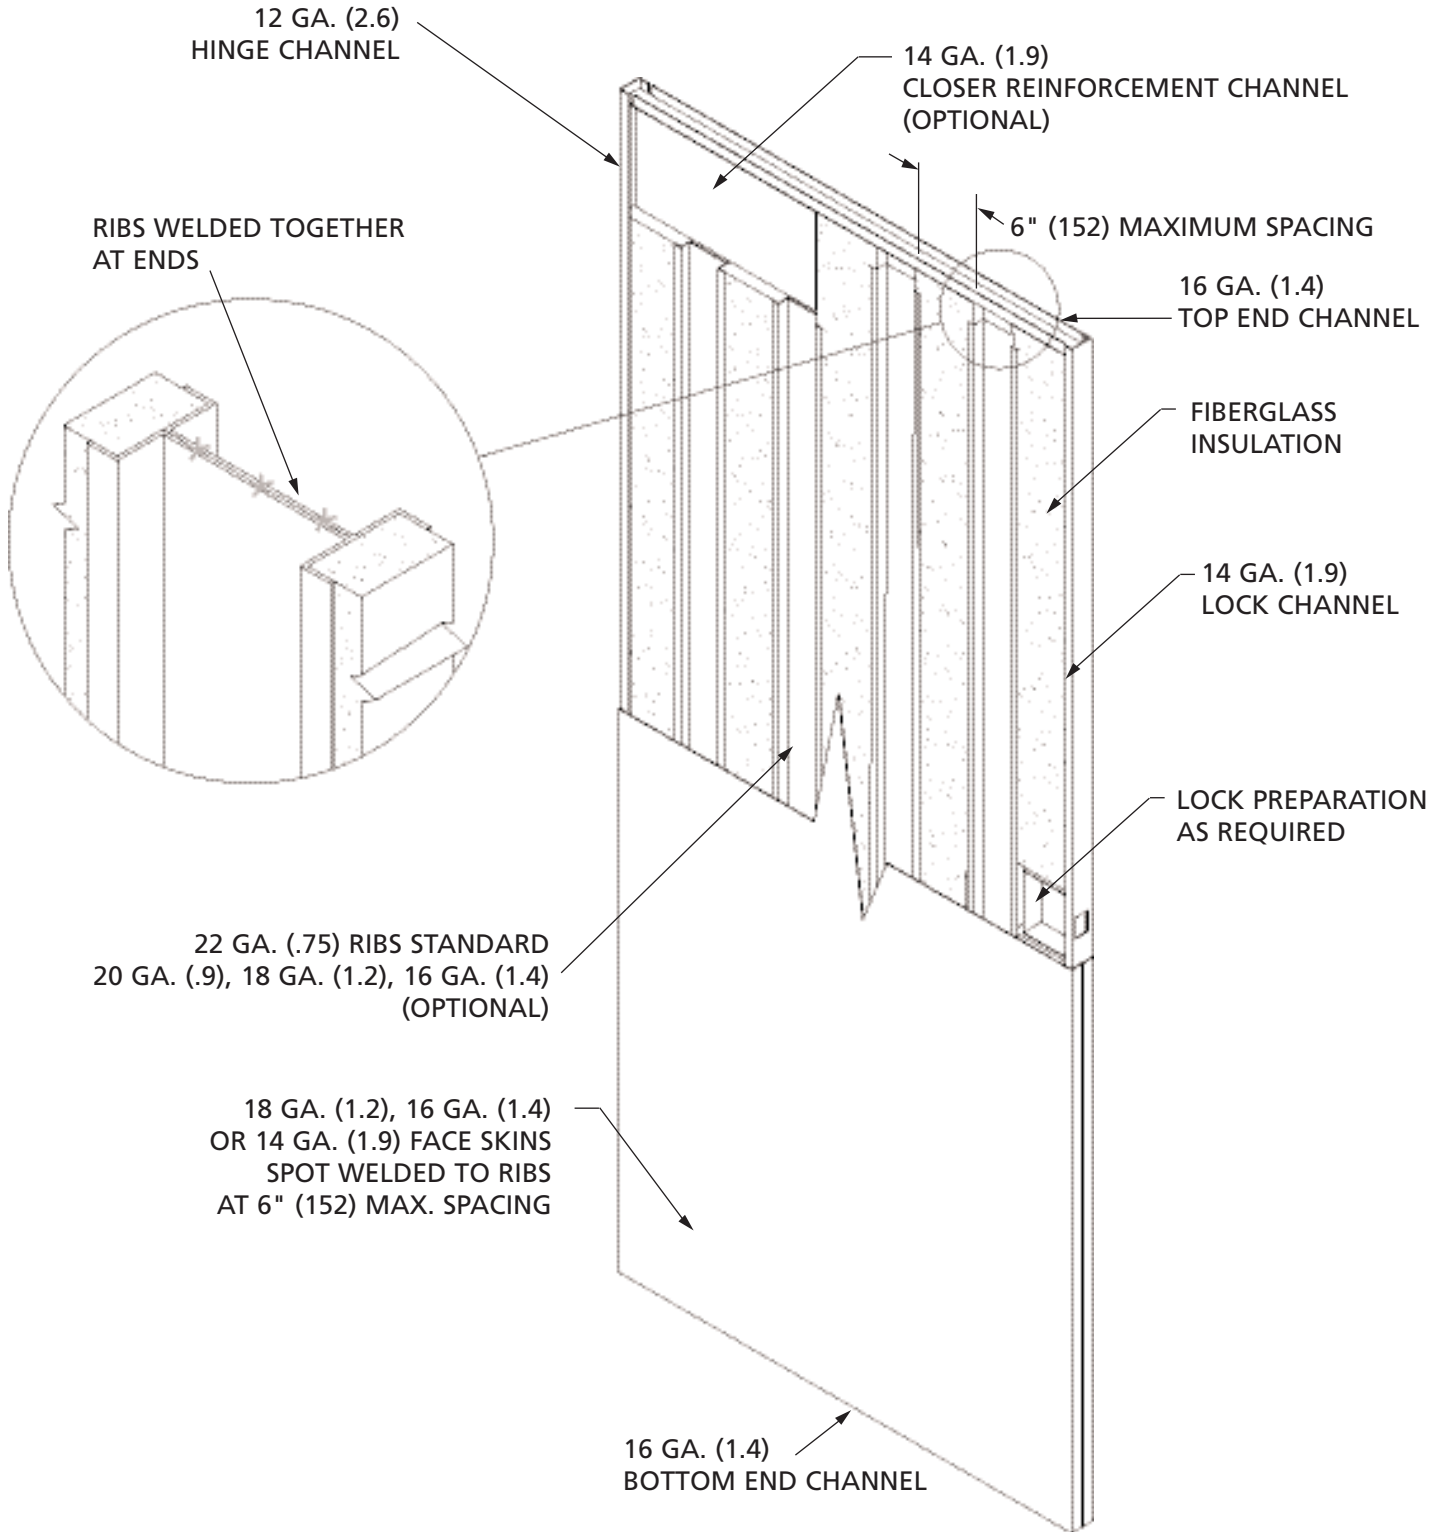

# 6 747 Door Construction DOOR TECHNICAL DATA

May, 2010

ASSA ABLOY, the global leader  
in door opening solutions

AVAILABLE WITH AN OPTIONAL 450° TEMPERATURE RISE LABEL