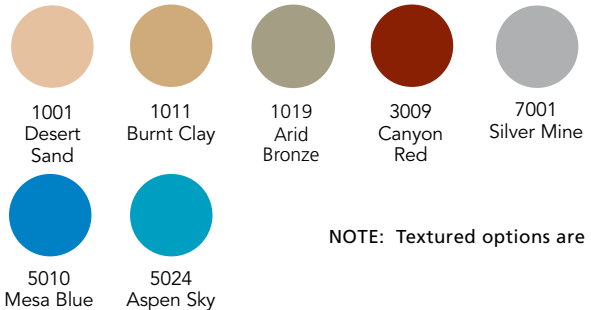

BALL REBOUND 98%

INSTALLATION OPTIONS

1. Basemat density options
2. Line markings are the same material as finish, so compatibility is not an issue
3. System can be designed to meet the required physical characteristics

ELASTIPLUS IS AVAILABLE IN THESE COLOR OPTIONS

Colors are representational only

NOTE: Textured options are available

GAME LINE PAINT COLOR OPTIONS

800.283.9522 x1007 www.connorfloor.com

Connor Sport Court® affiliations include: