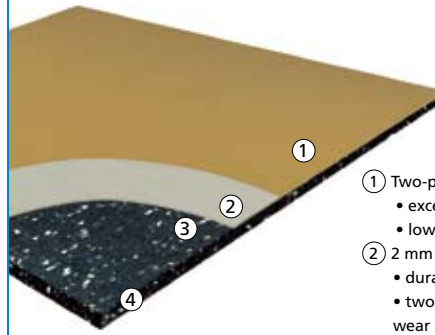

LOAD MANAGEMENT Superior. Recycled rubber components are virtually compression resistant

ELONGATION AT BREAK 150% to 300%+

SURFACE HARDNESS (ASTM D-2240) 80 Shore A

FORCE REDUCTION (DIN 18032) 15% to 53%+

BALL REBOUND 98%

INSTALLATION OPTIONS

1. Basemat density options
2. Line markings are the same material as finish, so compatibility is not an issue
3. System can be designed to meet the required physical characteristics

- ① Two-part polyurethane top coat:
 - excellent abrasion resistance
 - low maintenance surface
- ② 2 mm wear layer:
 - durable two-component polyurethane
 - two-stage, dual durometer system for harder wear layer to distribute point load over cushion
 - Spike resistant available in 4 mm
- ③ Two polyurethane seal coats
- ④ Rubber basemat:
 - consistent system thickness for controlled performance
 - excellent force reduction
 - available in various thicknesses and densities