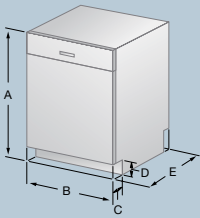

hiDefinition™ Dishwasher
SL85A705UC

Dishwasher Dimensions

A	33-7/8" Min. to 35" Max.
B	23-9/16"
C	4"
D	3-1/2" to 4-5/8"
E	22-7/16"

The Siemens dishwashers are Energy Star certified.

	hiDefinition™ Dishwasher Concealed Controls Stainless Steel SL84A605UC	hiDefinition™ Dishwasher Concealed Controls* Stainless Steel SL85A705UC Custom Panel SL65A703UC
Washing Performance		
99.9% Bacteria Free Dishes (NSF Certified Wash Cycles)	■	■
Flow-Through Water Heater	■	■
triStep™ Self-Cleaning Filtration System	■	■
Five-Level Wash	■	■
hydroDry™ Sanitized Drying	■	■
Wash Cycles		
Power	■	■
Basic	■	■
Auto	■	■
Speed	■	■
Gentle	■	■
Options		
xPress™ (Time and Energy Savings)	■	■
delayStart	1-19 Hours	1-19 Hours
Efficiency		
Sound Level	50 dBA	48 dBA
Quiet Two-Pump Suspension Motor	■	■
Energy Usage	315 kWh	290 kWh
Wash Water Soil Sensor	■	■
Auto Rinse Aid Optimization	■	■
Upper Rack		
Adjustability	■	■
Half Flip-Down Rows	4	2
Fine Cutlery and Silver Tray	■	■
Cup Shelves	2	2
Lower Rack		
Half Flip-Down Rows	8	4
Configurable Silverware Basket	■	■
Silverware Basket Cover	■	■
Mezzanine Rack	■	■
Convenience		
activeLight™ Wash Status Indicator	■	■
Tall Stainless Steel Tub	■	■
Nylon Coated Racks	■	■

1-888-4-SIEMENS • In the US: siemens-home.com

©2007 BSH Home Appliances Corporation. All rights reserved. Specifications subject to change without notice.