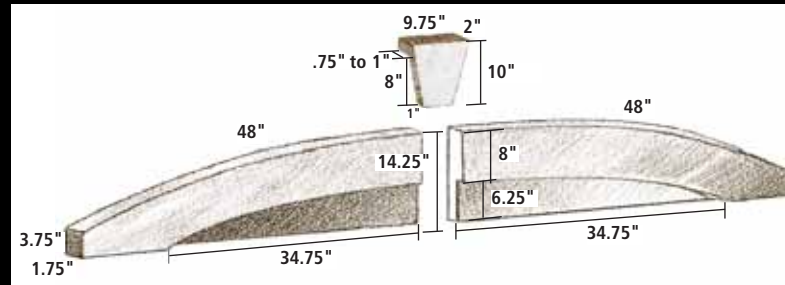

Sand Arched Window Header

Available in these 4 standard colors: