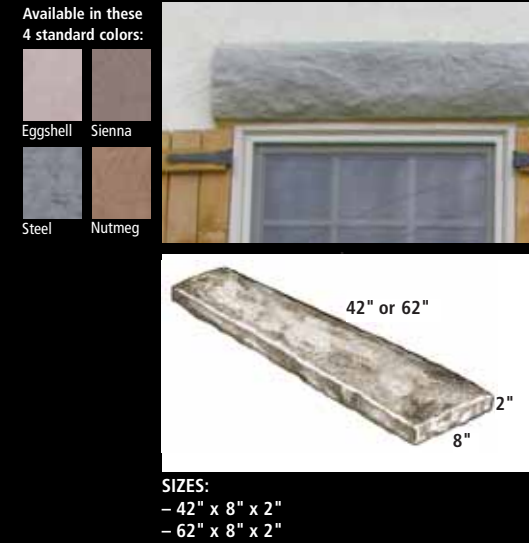

Hewn Window Lintel