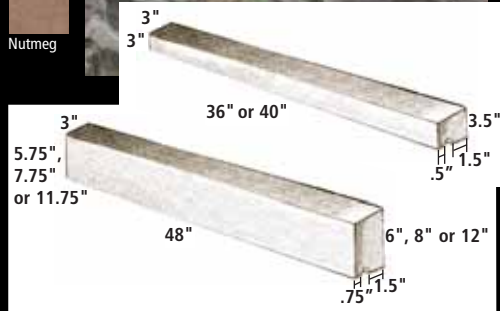

Siota Square Sill

Available in these 4 standard colors: