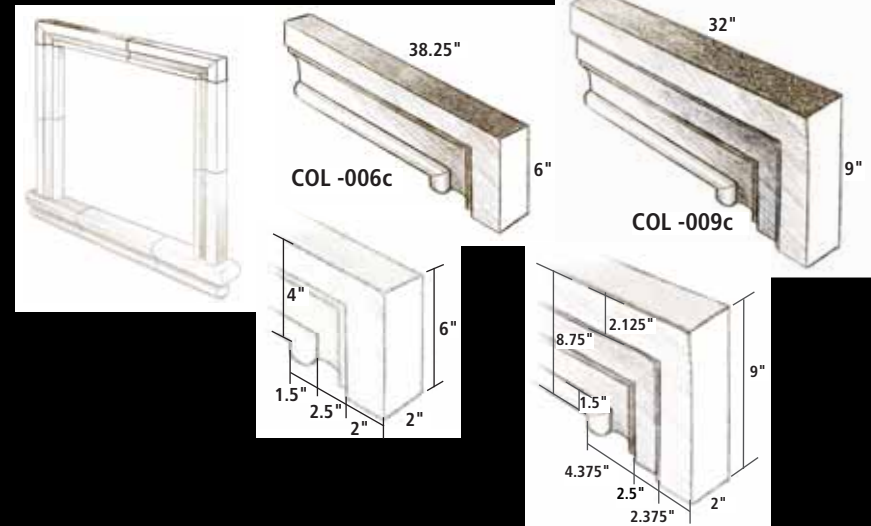

Colonial Casing Corner

(right corner shown) Left or Right