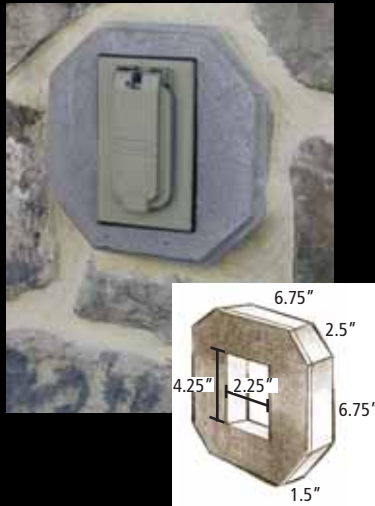

Siota Receptacle Block

Available in these 4 standard colors: