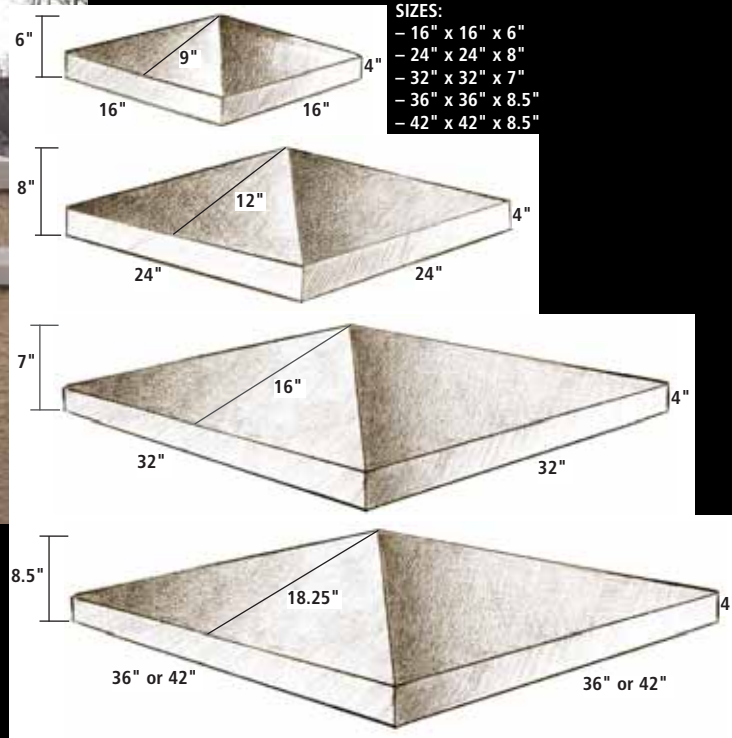

Peaked Pier Caps