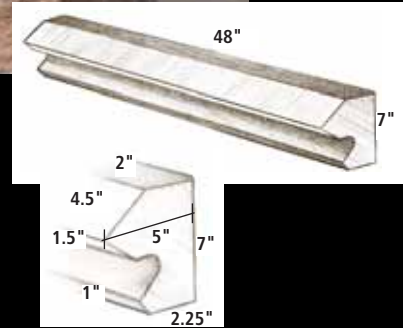

Siota Beveled Edge Sill With Apron