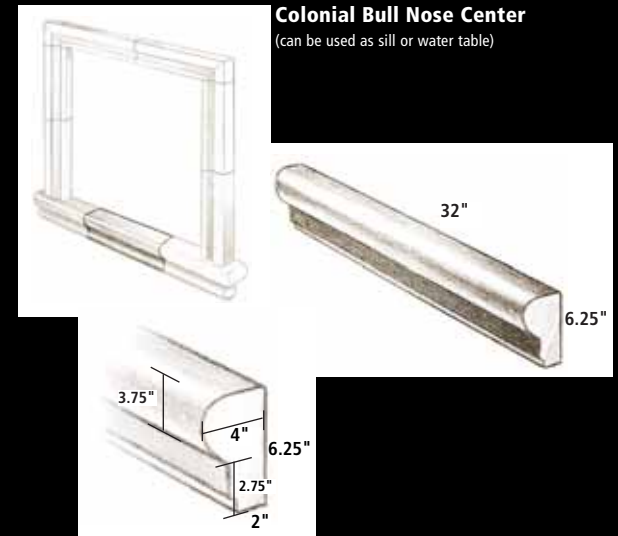

### Siota Accessory Bands

### Siota Corner Bands

Accent your project by using Siota Accessory Bands and Corner Bands. They can be cut and used for many applications such as trim, window bands, and row locks. Our versatile Accessory Bands and Corner Bands are the perfect addition to any project and the only limit to the possibilities is your imagination.

# Siota Colonial Window Casing

Available in these 4 standard colors:

Siota Colonial Window Casings are made from five individual cast pieces. Each piece can be cut to a custom length to accommodate any window size.