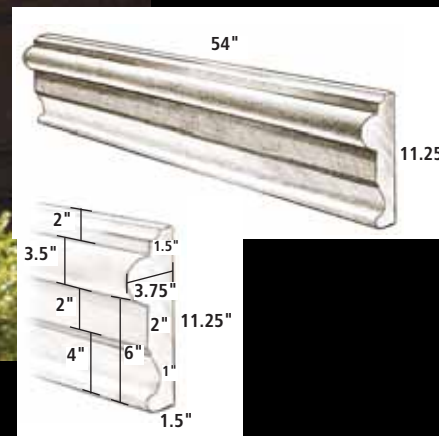

Custom Siota English Window & Door Casing

Available in these 4 standard colors:

- Each arched casing is custom made