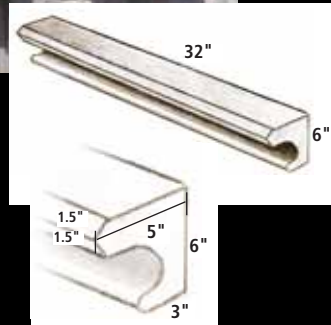

Siota Beveled Edge Sill With Bull Nose Apron