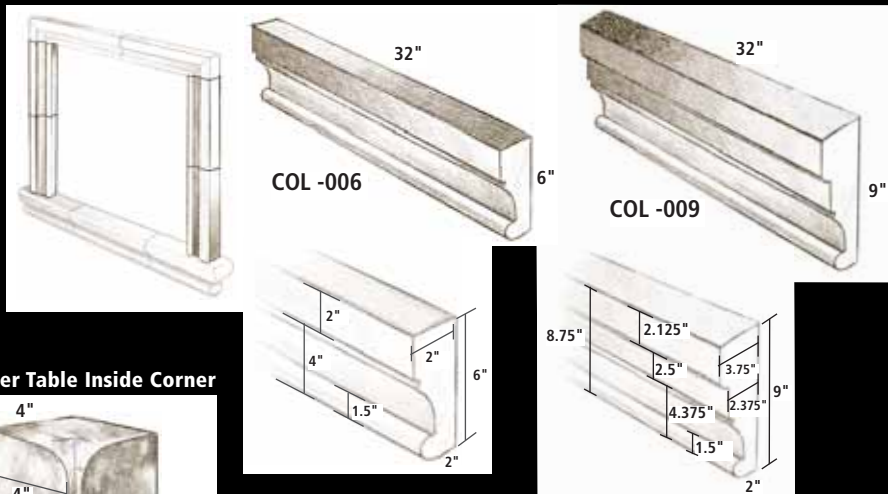

Colonial Casing Center