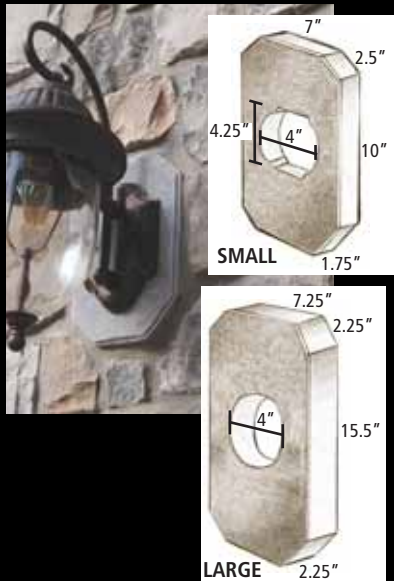

Siota Light Blocks

Available in these 4 standard colors: