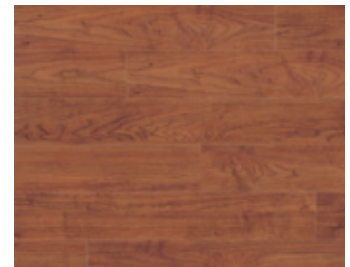

W745 American Cherry

*