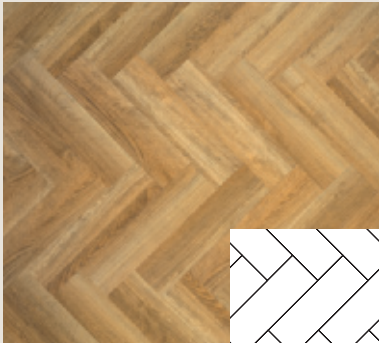

woodformats

If you want to create something different, Amtico offers a number of custom sizes and designs. Contact us for further information.

W705 American Oak