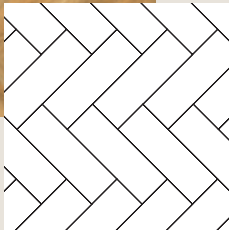

woodformats

If you want to create something different, Amtico offers a number of custom sizes and designs. Contact us for further information.

W705 American Oak