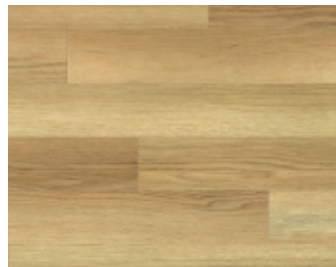

W746 Blonde Oak

*