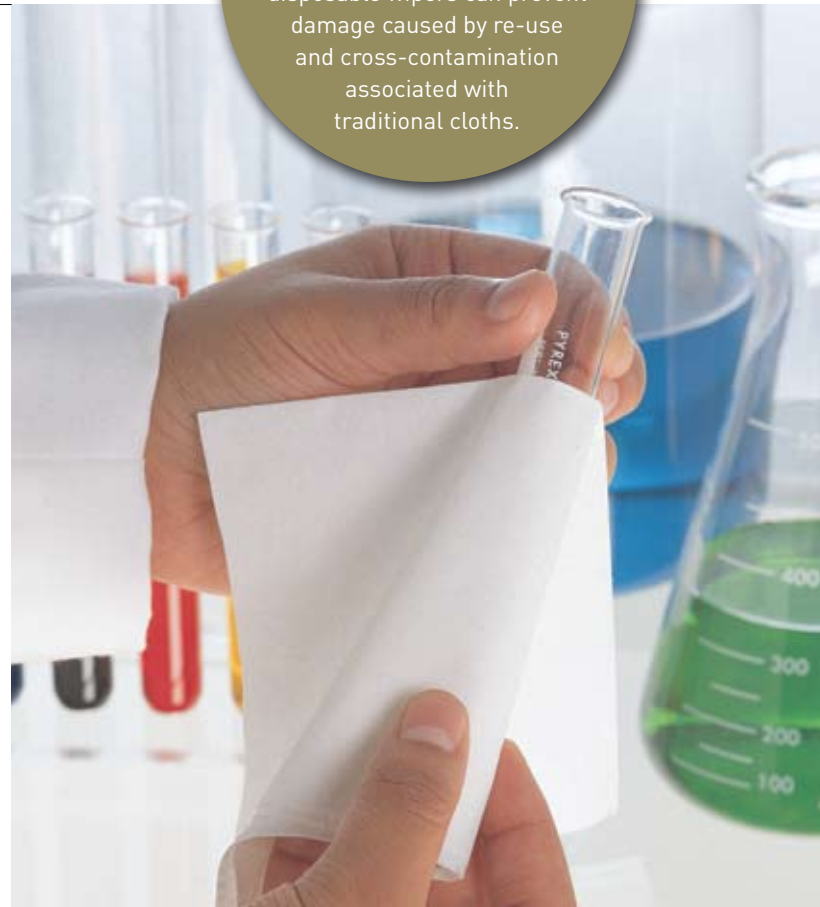

technical

AccuWipe® Technical Cleaning Wipers

Technical settings—from hospitals, labs and electronics assembly plants to optics and graphic arts environments—require a gentle touch when cleaning. Designed for wiping delicate surfaces and instruments, AccuWipe® wipers offer a soft, non-abrasive, low lint alternative for convenient, single-use applications.

technical

Precision cleaning demands greater care. Delicate, single-use disposable wipers can prevent damage caused by re-use and cross-contamination associated with traditional cloths.

AccuWipe® Technical Cleaning Wipers

- For delicate or critical cleaning tasks of lenses, precision parts, and instruments
- Non-abrasive and low lint
- Absorbent

AccuWipe® Technical Cleaning Wipers (formerly ShurWipe*)									
GP product no.	packaging type	color	substrate	size WxL	sheets per pkg	packages per case	sheets per case	dispenser	
29778/03	Dispenser Box	White	Tissue	15x16.7	70	20	1,400		
29756/03	Dispenser Box	White	Tissue	15x16.5	140	20	2,800		
29734/03	Dispenser Box	White	Tissue	10x12.4	188	20	3,760		
29712	Dispenser Box	White	Tissue	4.5x8.25	280	60	16,800