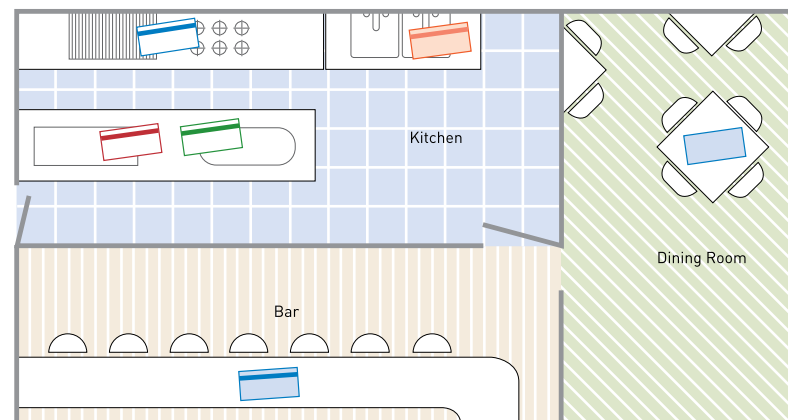

foodservice

Introducing Brawny® Dine-A Series Disposable Foodservice Towels, including Brawny® Dine-A-Cloth™, Brawny® Dine-A-Max™, and Brawny® Dine-A-Wipe®. Choose the sanitary alternative to cloth towels, rags and sponges with Brawny® Dine-A Series towels—designed to handle everything from light, front of house wiping to tough, back of house scrubbing and cleaning. With disposables, you ensure a more hygienic environment.

Brawny® Dine-A Series vs. cloth
foodservice

In foodservice, cross-contamination poses serious health problems for employees and customers. Color-coded, disposable towels greatly reduce that risk.

Brawny® Dine-A-Cloth™ Chef Towel (and Cloth) Replacement

Back of house cleaning of kitchen, grills, pots/pans

- Heavy Duty: cloth-like feel and performance
- Stands up to harsh sanitizers
- Washable and reusable

Brawny® Dine-A-Max™ All Purpose Food Preparation and Bar Towels

Front or back of house cleaning of food prep areas, bar and tables

- Medium Duty: strong, soft, and absorbent
- Color-coding system prevents cross-contamination
- Stands up to harsh sanitizers
- Washable and reusable

Brawny® Dine-A-Wipe® Busing Towels

Front of house cleaning of tables and spills

- Medium Duty: strong and durable
- Stands up to harsh sanitizers
- Washable and reusable

Brawny® Dine-A-Cloth™ Heavy Duty Foodservice Towel (Chef Towel: formerly DynaMax*)									
GP product no.	packaging type	color	substrate	size WxL	sheets per pkg	packages per case	sheets per case	dispenser	
29421	1/4 Fold Box	White/Blue Stripe	Hydroentangled	13x24	72	1	72