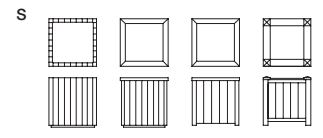

PLANTERS

PLANTERS