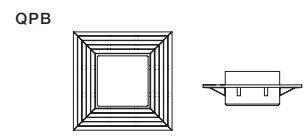

PLANTERS

PLANTERS

GEORGETOWN PLANTER

PLANTER BENCHES

PLANTER BENCHES

SUSPENDED PLANTER BENCHES

Planters are available with top rim, posts, frame, and/or caps. We do custom shapes! **STANDARD PLANTERS**

This planter comes with top rim, posts, decorative cross panel frame, and caps to truly create a top of the line planter. **GEORGETOWN PLANTER**

Standard widths: 18"; circular/square planter benches overall *d* or *l* 7'-11' Rect. planter benches: overall 48" / min. and 48"*w*-single, 66"*w*-double. **PLANTER BENCHES**

Suspended planter benches come with a 24" sq planter on either end. **SUSPENDED PLANTER BENCHES**