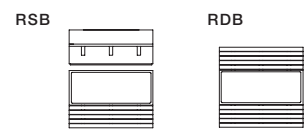

PLANTERS

PLANTERS

GEORGETOWN PLANTER

PLANTER BENCHES

PLANTER BENCHES

SUSPENDED PLANTER BENCHES

Planters are available with top rim, posts, frame, and/or caps. We do custom shapes! **STANDARD PLANTERS**

This planter comes with top rim, posts, decorative cross panel frame, and caps to truly create a top of the line planter. **GEORGETOWN PLANTER**

Standard widths: 18"; circular/square planter benches overall *d* or *l* 7'-11' Rect. planter benches: overall 48" / min. and 48"*w*-single, 66"*w*-double. **PLANTER BENCHES**

Suspended planter benches come with a 24" sq planter on either end. **SUSPENDED PLANTER BENCHES**