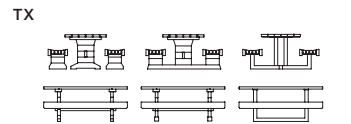

STANDARD SERIES

TABLES

COLUMBUS CIRCLE

MADISON SQUARE

REGENCY

CAROLINA SERIES

TEXAS TABLE

TRASH RECEPTACLES

MERIDIAN TRASH SERIES

STANDARD TRASH SERIES

Planter Fences Decking

Planter fences are a freestanding fencing unit available with different planter styles and custom shapes!

With our line of custom crafted decking, seating, planters, trellises, fencing and accent pieces, your rooftop gardens, poolsides, atriums, plazas or parks take center stage. All in rich, premium woods that bespeak quality, durability and reflect Sitecraft's signature style.