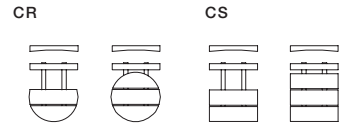

STANDARD SERIES

TABLES

COLUMBUS CIRCLE

MADISON SQUARE

REGENCY

CAROLINA SERIES

TEXAS TABLE

TRASH RECEPTACLES

MERIDIAN TRASH SERIES

STANDARD TRASH SERIES

Planter Fences Decking

Planter fences are a freestanding fencing unit available with different planter styles and custom shapes!

With our line of custom crafted decking, seating, planters, trellises, fencing and accent pieces, your rooftop gardens, poolsides, atriums, plazas or parks take center stage. All in rich, premium woods that bespeak quality, durability and reflect Sitecraft's signature style.