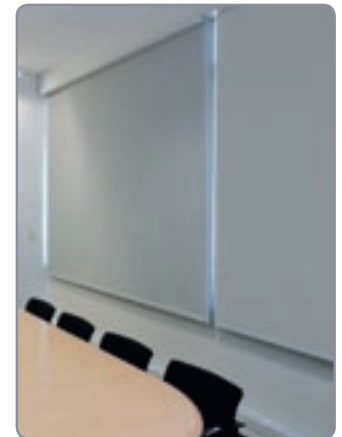

Access Dual Roller FlexShades with mesh fabric for glare control (left) and room darkening fabric (right) at University of Illinois at Chicago (UIC) College of Medicine. Dealer: Building Outfitters, Inc., Lake Zurich, IL. Photography © Rich Sistos, Glen Ellyn, IL.