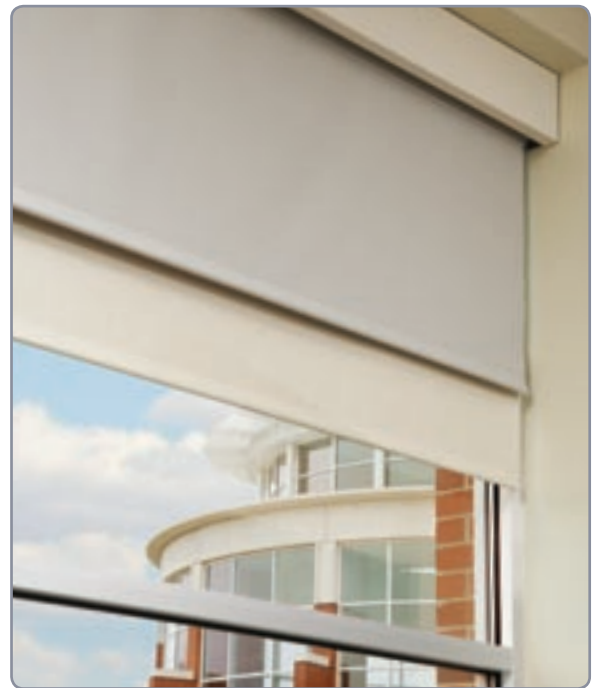

- Can be ceiling or wall mount.
- Use with manual or motorized FlexShades.
- Recessed installation with a wall clip and closure gives a faux pocket look.

Dual Roller FlexShade with Fascia

Enjoy the benefits of two fabrics in one window shade without the need for a recessed headbox. Conceal the endcaps and rollers with a stylish extruded aluminum fascia.

- Matching endcaps available for mounting outside window opening.
- Extruded aluminum fascia is available in five colors: black, white, ivory, bronze, or clear anodized, plus custom powder coat.
- Accommodates Motorized FlexShades, Manual FlexShades, Battery operated FlexShades, and 24V FlexShades.

Dimensions, drawings and specifications available at:
www.draperinc.com/go/DualRollerFascia.htm

Access Dual Roller FlexShade

Two shades are vertically stacked in Draper's Access headbox, allowing you to install the headbox during the construction phase, and install your shade rollers later.

- Bead chain clutch or motor-in-roller operation.
- Combine a glare control fabric with room darkening or LightBloc FlexShade (side and sill channel) for complete blackout.
- Optional ¼" wide ceiling tile flange.

U.S. Patent Nos. 6,532,109, 6,421,175 and 6,816,308. Other patents pending.

Dimensions, drawings and specifications available at:
www.draperinc.com/go/AccessDualRoller.htm

Dual Roller FlexShades with Fascia at DePauw University's Green Center for the Performing Arts, Greencastle, IN. SunBloc SB9000 fabric used for room darkening, and Phifer SheerWeave® SW2450 fabric in both 3% and 5% openness used for glare reduction. Photographer: Wayne Williams, Indianapolis, IN.