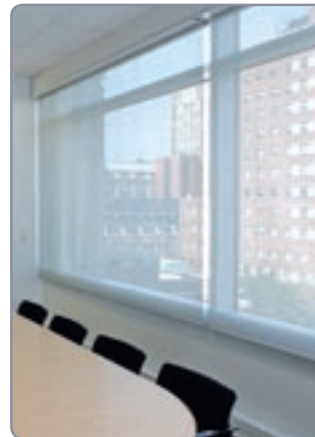

Access Dual Roller FlexShades with mesh fabric for glare control (left) and room darkening fabric (right) at University of Illinois at Chicago (UIC) College of Medicine. Dealer: Building Outfitters, Inc., Lake Zurich, IL. Photography © Rich Sistos, Glen Ellyn, IL.