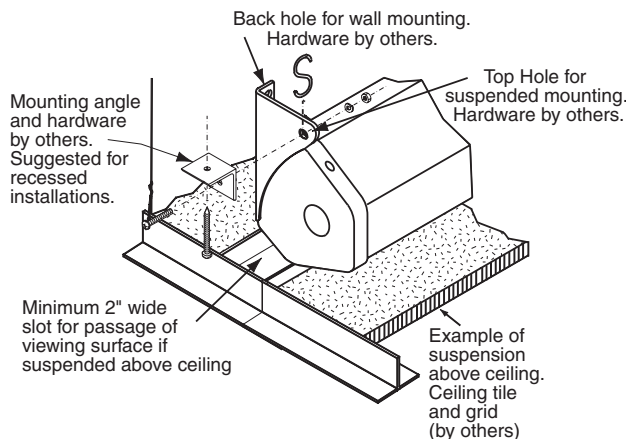

BARONET

NO ELECTRICIAN REQUIRED TO INSTALL THIS COMPACT SCREEN

FEATURES

- The Baronet offers an excellent, lower-cost alternative to hardwired motorized screens.
- No electrician is required with the Baronet. Just install the motorized screen and plug it in. It's that simple. Its 10' power cord plugs into the nearest wall outlet.
- Controlled by a 3-position, in-line operating switch.
- Attractive case fits in most spaces. Case measures only 3¼" high x 3¼" deep and houses the screen with a quiet, trouble-free motor-in-roller.
- Endcaps form universal mounting brackets making installation easy whether it is mounted on a wall, suspended or recessed above the ceiling. Both brackets extend ½" above the case.
- The Baronet's pentagonal-shaped steel case has a scratch-resistant white polyester finish. Viewing surface choices are Matt White, Glass Beaded and High Contrast Grey.

OPTIONS

- **Extra Drop**—Up to 8' overall height, either surface color or black. (Surface color standard for AV format screens and black for all other formats.)
- **Black Masking Borders**—Borders are optional for AV format screens and standard for all other format screens.
- **Control Options**—Provided with 3-position in-line operating switch with U.S. plug certified by UL.

SIZES AND FORMATS

AV Format
from 50" x 50" to 96" x 96"

NTSC Format
from 6' to 10' diagonal

HDTV Format
from 65" to 106" diagonal

16:10 Format
from 67" to 109" diagonal

WideScreen Format
in 99" or 108" diagonal