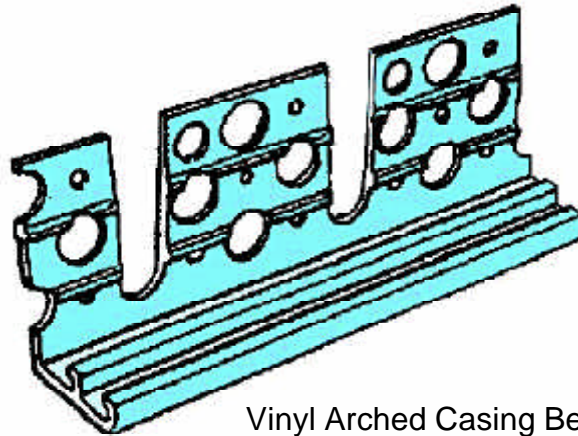

Stucco Casing Bead

AMICO Vinyl Casing Bead is often referred to, by the industry, as a plaster stop because it is used to terminate plaster or stucco. AMICO vinyl casing beads are strong and durable, to give maximum protection to this highly vulnerable stucco area. Casing beads larger than 7/8 inch, have additional reinforcement in the ground flange for extra strength.

Regular Ground

Deep Ground

Standard Length: 10 feet

PRODUCT NO.	DIMENSIONS	GROUND	PCS PER BOX
CASING BEAD REGULAR GROUND AM66-250	1 3/4" Perforated Flange	1/4"	100
CASING BEAD REGULAR GROUND AM66-380	1 3/4" Perforated Flange	3/8"	100
CASING BEAD REGULAR GROUND AM66-500	1 3/4" Perforated Flange	1/2"	100
CASING BEAD REGULAR GROUND AM66-580	1 3/4" Perforated Flange	5/8"	100
CASING BEAD REGULAR GROUND AM66-750	1 3/4" Perforated Flange	3/4"	75
CASING BEAD REGULAR GROUND AM66-780	1 3/4" Perforated Flange	7/8"	75
CASING BEAD DEEP GROUND AM66-1000	1 3/4" Perforated Flange	1"	75
CASING BEAD DEEP GROUND AM66-1250	1 3/4" Perforated Flange	1 1/4"	50
CASING BEAD DEEP GROUND AM66-1500	1 3/4" Perforated Flange	1 1/2"	50
CASING BEAD DEEP GROUND AM66-2000	1 3/4" Perforated Flange	2"	40

(Patent # 5,699,638)

Vinyl Arched Casing Bead

Standard Length: 10 feet

PRODUCT NO.	DIMENSIONS	GROUND	PCS PER BOX
ARCHED CASING BEAD AM66A-250	1¾" Perforated Flange	1/4"	25
ARCHED CASING BEAD AM66A-380	1¾" Perforated Flange	3/8"	25
ARCHED CASING BEAD AM66A-500	1¾" Perforated Flange	1/2"	25
ARCHED CASING BEAD AM66A-580	1¾" Perforated Flange	5/8"	25
ARCHED CASING BEAD AM66A-750	1¾" Perforated Flange	3/4"	25
ARCHED CASING BEAD AM66A-780	1¾" Perforated Flange	7/8"	25
ARCHED CASING BEAD AM66A-1000	1¾" Perforated Flange	1"	25
ARCHED CASING BEAD AM66A-1250	1¾" Perforated Flange	1¼"	25
ARCHED CASING BEAD AM66A-1500	1¾" Perforated Flange	1½"	25
ARCHED CASING BEAD AM66A-2000	1¾" Perforated Flange	2"	25