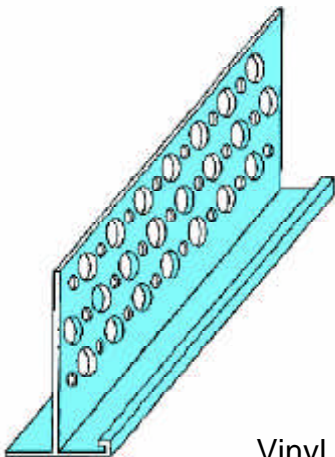

Stucco Casing Bead

AMICO Vinyl Casing Bead is often referred to, by the industry, as a plaster stop because it is used to terminate plaster or stucco. AMICO vinyl casing beads are strong and durable, to give maximum protection to this highly vulnerable stucco area. Casing beads larger than 7/8 inch, have additional reinforcement in the ground flange for extra strength.

(Patent # 5,699,638)

Vinyl Arched Casing Bead

Standard Length: 10 feet

PRODUCT NO.	DIMENSIONS	GROUND	PCS PER BOX
ARCHED CASING BEAD AM66A-250	1¾" Perforated Flange	1/4"	25
ARCHED CASING BEAD AM66A-380	1¾" Perforated Flange	3/8"	25
ARCHED CASING BEAD AM66A-500	1¾" Perforated Flange	1/2"	25
ARCHED CASING BEAD AM66A-580	1¾" Perforated Flange	5/8"	25
ARCHED CASING BEAD AM66A-750	1¾" Perforated Flange	3/4"	25
ARCHED CASING BEAD AM66A-780	1¾" Perforated Flange	7/8"	25
ARCHED CASING BEAD AM66A-1000	1¾" Perforated Flange	1"	25
ARCHED CASING BEAD AM66A-1250	1¾" Perforated Flange	1¼"	25
ARCHED CASING BEAD AM66A-1500	1¾" Perforated Flange	1½"	25
ARCHED CASING BEAD AM66A-2000	1¾" Perforated Flange	2"	25

Stucco Casing Bead

Vinyl Casing Bead with Wide Flange

AMICO Vinyl Wide Flange Casing Bead is used to terminate plaster at the top of the wall and at all through wall penetrations. The extra wide 2½ inch perforated flange is used in those areas that require a wider than normal flange.

Vinyl Casing Bead with Reveal

AMICO Vinyl Casing with Reveal is used as a plaster termination at windows and (sliding) doors that are inset from the plane of the wall surface, when this inset is not deep enough to use a corner bead. The casing bead with reveal may be the perfect accessory to deal with this transition by eliminating the caulk joint created by a normal casing bead while providing a paintable surface. Caulking and flashing is still required at the juncture of the bead and the window.