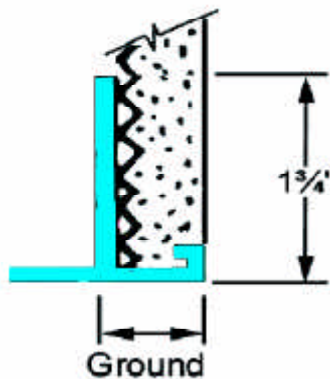

(Patent # 5,699,638)

Vinyl Arched Casing Bead

Standard Length: 10 feet

PRODUCT NO.	DIMENSIONS	GROUND	PCS PER BOX
ARCHED CASING BEAD AM66A-250	1¾" Perforated Flange	1/4"	25
ARCHED CASING BEAD AM66A-380	1¾" Perforated Flange	3/8"	25
ARCHED CASING BEAD AM66A-500	1¾" Perforated Flange	1/2"	25
ARCHED CASING BEAD AM66A-580	1¾" Perforated Flange	5/8"	25
ARCHED CASING BEAD AM66A-750	1¾" Perforated Flange	3/4"	25
ARCHED CASING BEAD AM66A-780	1¾" Perforated Flange	7/8"	25
ARCHED CASING BEAD AM66A-1000	1¾" Perforated Flange	1"	25
ARCHED CASING BEAD AM66A-1250	1¾" Perforated Flange	1¼"	25
ARCHED CASING BEAD AM66A-1500	1¾" Perforated Flange	1½"	25
ARCHED CASING BEAD AM66A-2000	1¾" Perforated Flange	2"	25

Stucco Casing Bead

Vinyl Casing Bead with Wide Flange

AMICO Vinyl Wide Flange Casing Bead is used to terminate plaster at the top of the wall and at all through wall penetrations. The extra wide 2½ inch perforated flange is used in those areas that require a wider than normal flange.

Vinyl Casing Bead with Reveal

AMICO Vinyl Casing with Reveal is used as a plaster termination at windows and (sliding) doors that are inset from the plane of the wall surface, when this inset is not deep enough to use a corner bead. The casing bead with reveal may be the perfect accessory to deal with this transition by eliminating the caulk joint created by a normal casing bead while providing a paintable surface. Caulking and flashing is still required at the juncture of the bead and the window.