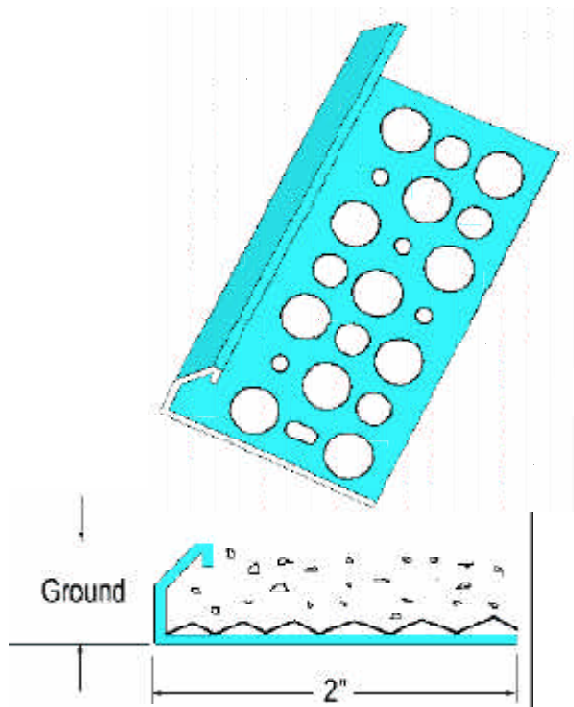

Chamfered / Bull Nose Casing Bead

Spring 2002

Stucco Accessories

AMICO Vinyl Stucco Chamfered and Bull Nose Casing Beads

are used like traditional stucco casing beads to terminate stucco at all openings, such as windows, doors and at the top of walls. The Chamfered and Bull Nose Casing Beads match the profile of the Chamfered and Bull Nose Reveals. These **patent pending** products were designed to satisfy the demand for innovative and creative stucco accessories. When used with stucco reveals of the same design and our Chamfered and Bull Nose Corner Beads, the entire look of the stucco assembly is enhanced. All joints should be imbedded in caulk and caulked after installation if necessary.

Chamfered Casing Bead