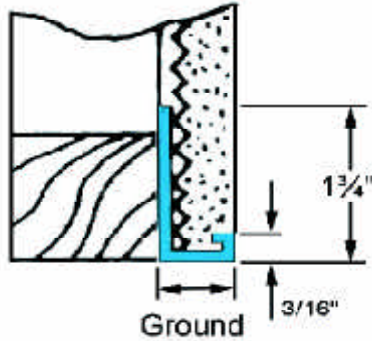

Stucco Casing Bead

AMICO Vinyl Casing Bead is often referred to, by the industry, as a plaster stop because it is used to terminate plaster or stucco. AMICO vinyl casing beads are strong and durable, to give maximum protection to this highly vulnerable stucco area. Casing beads larger than 7/8 inch, have additional reinforcement in the ground flange for extra strength.

Regular Ground

Deep Ground

Standard Length: 10 feet

PRODUCT NO.	DIMENSIONS	GROUND	PCS PER BOX
CASING BEAD REGULAR GROUND AM66-250	1 3/4" Perforated Flange	1/4"	100
CASING BEAD REGULAR GROUND AM66-380	1 3/4" Perforated Flange	3/8"	100
CASING BEAD REGULAR GROUND AM66-500	1 3/4" Perforated Flange	1/2"	100
CASING BEAD REGULAR GROUND AM66-580	1 3/4" Perforated Flange	5/8"	100
CASING BEAD REGULAR GROUND AM66-750	1 3/4" Perforated Flange	3/4"	75
CASING BEAD REGULAR GROUND AM66-780	1 3/4" Perforated Flange	7/8"	75
CASING BEAD DEEP GROUND AM66-1000	1 3/4" Perforated Flange	1"	75
CASING BEAD DEEP GROUND AM66-1250	1 3/4" Perforated Flange	1 1/4"	50
CASING BEAD DEEP GROUND AM66-1500	1 3/4" Perforated Flange	1 1/2"	50
CASING BEAD DEEP GROUND AM66-2000	1 3/4" Perforated Flange	2"	40