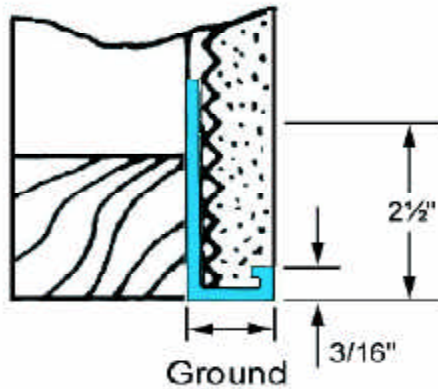

(Patent # 5,699,638)

Vinyl Arched Casing Bead

Standard Length: 10 feet

PRODUCT NO.	DIMENSIONS	GROUND	PCS PER BOX
ARCHED CASING BEAD AM66A-250	1¾" Perforated Flange	1/4"	25
ARCHED CASING BEAD AM66A-380	1¾" Perforated Flange	3/8"	25
ARCHED CASING BEAD AM66A-500	1¾" Perforated Flange	1/2"	25
ARCHED CASING BEAD AM66A-580	1¾" Perforated Flange	5/8"	25
ARCHED CASING BEAD AM66A-750	1¾" Perforated Flange	3/4"	25
ARCHED CASING BEAD AM66A-780	1¾" Perforated Flange	7/8"	25
ARCHED CASING BEAD AM66A-1000	1¾" Perforated Flange	1"	25
ARCHED CASING BEAD AM66A-1250	1¾" Perforated Flange	1¼"	25
ARCHED CASING BEAD AM66A-1500	1¾" Perforated Flange	1½"	25
ARCHED CASING BEAD AM66A-2000	1¾" Perforated Flange	2"	25

Stucco Casing Bead

Vinyl Casing Bead with Wide Flange

AMICO Vinyl Wide Flange Casing Bead is used to terminate plaster at the top of the wall and at all through wall penetrations. The extra wide 2½ inch perforated flange is used in those areas that require a wider than normal flange.