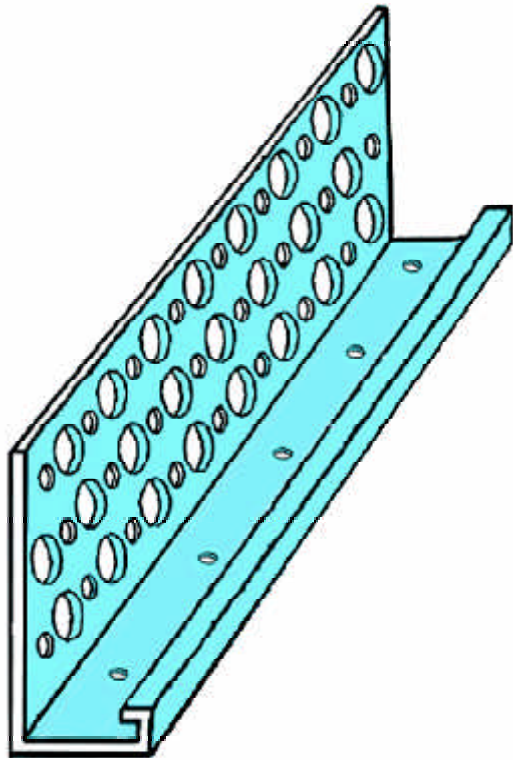

Stucco One-Coat Casing Bead

Spring 2002

Stucco Accessories

AMICO One-Coat Casing Bead

This vinyl product should be used only with one-coat systems that require perforated casing beads at the bottom of exterior walls. These beads should not be used in three-coat stucco applications or where a foundation weep screed is specified.