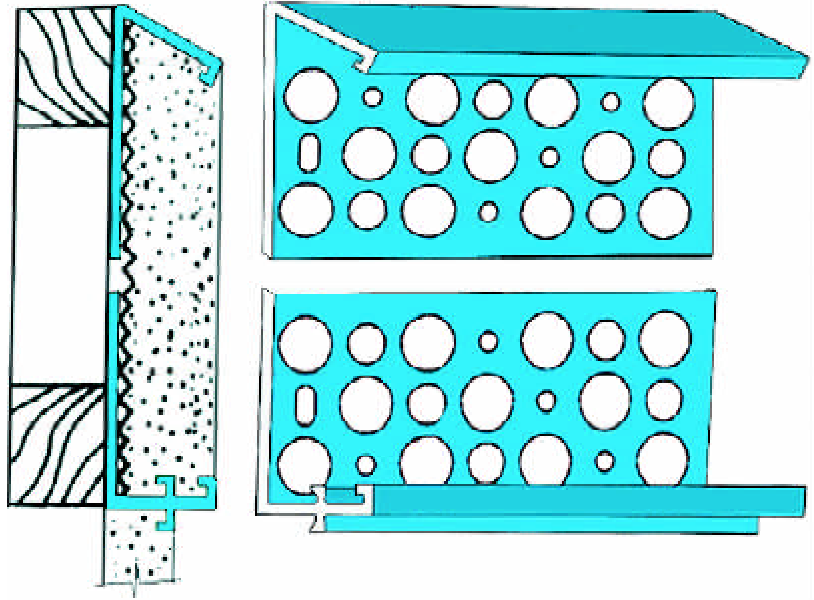

Stucco One-Coat Casing Bead

Spring 2002

Stucco Accessories

AMICO One-Coat Casing Bead

This vinyl product should be used only with one-coat systems that require perforated casing beads at the bottom of exterior walls. These beads should not be used in three-coat stucco applications or where a foundation weep screed is specified.

Vinyl Stucco One-Coat Casing Bead

Standard Length: 10 feet

PRODUCT NO.	DIMENSIONS	GROUND	PCS PER BOX
CASING BEAD ONE-COAT AM660C-380	1 3/4" Flange	3/8"	50
CASING BEAD ONE-COAT AM660C-500	1 3/4" Flange	1/2"	50

Stucco Angled Casing Bead

Stucco Accessories

Spring 2002

AMICO Vinyl Angled Casing Bead is used to form the top edge of a horizontal wall band. It is used when the applicator chooses not to use angled banding bead.

The down sloping angle permits water to move away from the top edge of the wall and away from the building facade.

AMICO Vinyl Stucco Casing Bead with Deep Ground or Banding Bead (as detailed to the right), can be used on the lower edge.