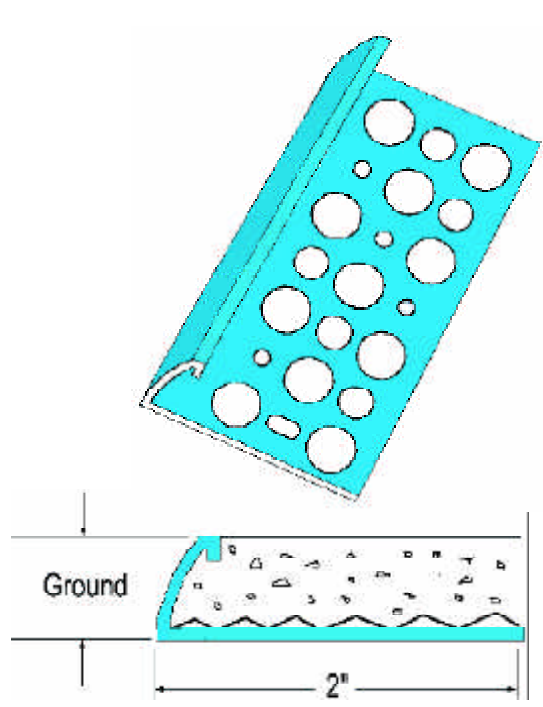

The down sloping angle permits water to move away from the top edge of the wall and away from the building facade.

AMICO Vinyl Stucco Casing Bead with Deep Ground or Banding Bead (as detailed to the right), can be used on the lower edge.

Chamfered / Bull Nose Casing Bead

Spring 2002

Stucco Accessories

AMICO Vinyl Stucco Chamfered and Bull Nose Casing Beads

are used like traditional stucco casing beads to terminate stucco at all openings, such as windows, doors and at the top of walls. The Chamfered and Bull Nose Casing Beads match the profile of the Chamfered and Bull Nose Reveals. These **patent pending** products were designed to satisfy the demand for innovative and creative stucco accessories. When used with stucco reveals of the same design and our Chamfered and Bull Nose Corner Beads, the entire look of the stucco assembly is enhanced. All joints should be imbedded in caulk and caulked after installation if necessary.

Chamfered Casing Bead

Bull Nose Casing Bead

PRODUCT NO.	DIMENSIONS	GROUND	PCS PER BOX
CHAMFERED STUCCO CASING BEAD AM66CH-580	1 3/4" FLANGE	5/8"	60
CHAMFERED STUCCO CASING BEAD AM66CH-750	1 3/4" FLANGE	3/4"	50
CHAMFERED STUCCO CASING BEAD AM66CH-780	1 3/4" FLANGE	7/8"	50
CHAMFERED STUCCO CASING BEAD AM66CH-1000	1 3/4" FLANGE	1"	50
CHAMFERED STUCCO CASING BEAD AM66CH-1250	1 3/4" FLANGE	1 1/4"	50