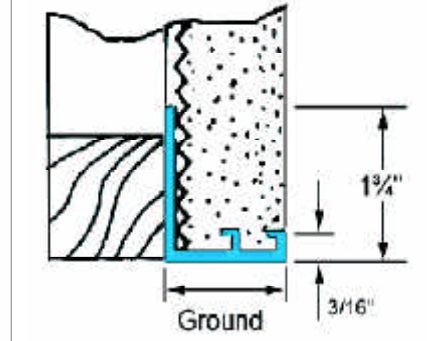

Stucco Casing Bead

AMICO Vinyl Casing Bead is often referred to, by the industry, as a plaster stop because it is used to terminate plaster or stucco. AMICO vinyl casing beads are strong and durable, to give maximum protection to this highly vulnerable stucco area. Casing beads larger than 7/8 inch, have additional reinforcement in the ground flange for extra strength.

Regular Ground

Deep Ground

Standard Length: 10 feet

PRODUCT NO.	DIMENSIONS	GROUND	PCS PER BOX
CASING BEAD REGULAR GROUND AM66-250	1 3/4" Perforated Flange	1/4"	100
CASING BEAD REGULAR GROUND AM66-380	1 3/4" Perforated Flange	3/8"	100
CASING BEAD REGULAR GROUND AM66-500	1 3/4" Perforated Flange	1/2"	100
CASING BEAD REGULAR GROUND AM66-580	1 3/4" Perforated Flange	5/8"	100
CASING BEAD REGULAR GROUND AM66-750	1 3/4" Perforated Flange	3/4"	75
CASING BEAD REGULAR GROUND AM66-780	1 3/4" Perforated Flange	7/8"	75
CASING BEAD DEEP GROUND AM66-1000	1 3/4" Perforated Flange	1"	75
CASING BEAD DEEP GROUND AM66-1250	1 3/4" Perforated Flange	1 1/4"	50
CASING BEAD DEEP GROUND AM66-1500	1 3/4" Perforated Flange	1 1/2"	50
CASING BEAD DEEP GROUND AM66-2000	1 3/4" Perforated Flange	2"	40