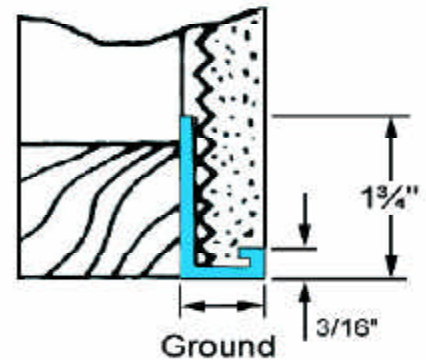

Stucco One-Coat Casing Bead

Spring 2002

Stucco Accessories

AMICO One-Coat Casing Bead

This vinyl product should be used only with one-coat systems that require perforated casing beads at the bottom of exterior walls. These beads should not be used in three-coat stucco applications or where a foundation weep screed is specified.