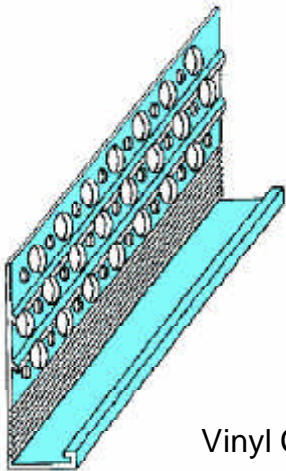

(Patent # 5,699,638)

Vinyl Arched Casing Bead

Standard Length: 10 feet

PRODUCT NO.	DIMENSIONS	GROUND	PCS PER BOX
ARCHED CASING BEAD AM66A-250	1¾" Perforated Flange	1/4"	25
ARCHED CASING BEAD AM66A-380	1¾" Perforated Flange	3/8"	25
ARCHED CASING BEAD AM66A-500	1¾" Perforated Flange	1/2"	25
ARCHED CASING BEAD AM66A-580	1¾" Perforated Flange	5/8"	25
ARCHED CASING BEAD AM66A-750	1¾" Perforated Flange	3/4"	25
ARCHED CASING BEAD AM66A-780	1¾" Perforated Flange	7/8"	25
ARCHED CASING BEAD AM66A-1000	1¾" Perforated Flange	1"	25
ARCHED CASING BEAD AM66A-1250	1¾" Perforated Flange	1¼"	25
ARCHED CASING BEAD AM66A-1500	1¾" Perforated Flange	1½"	25
ARCHED CASING BEAD AM66A-2000	1¾" Perforated Flange	2"	25

Stucco Casing Bead

Vinyl Casing Bead with Wide Flange

AMICO Vinyl Wide Flange Casing Bead is used to terminate plaster at the top of the wall and at all through wall penetrations. The extra wide 2½ inch perforated flange is used in those areas that require a wider than normal flange.

Vinyl Casing Bead with Reveal

AMICO Vinyl Casing with Reveal is used as a plaster termination at windows and (sliding) doors that are inset from the plane of the wall surface, when this inset is not deep enough to use a corner bead. The casing bead with reveal may be the perfect accessory to deal with this transition by eliminating the caulk joint created by a normal casing bead while providing a paintable surface. Caulking and flashing is still required at the juncture of the bead and the window.