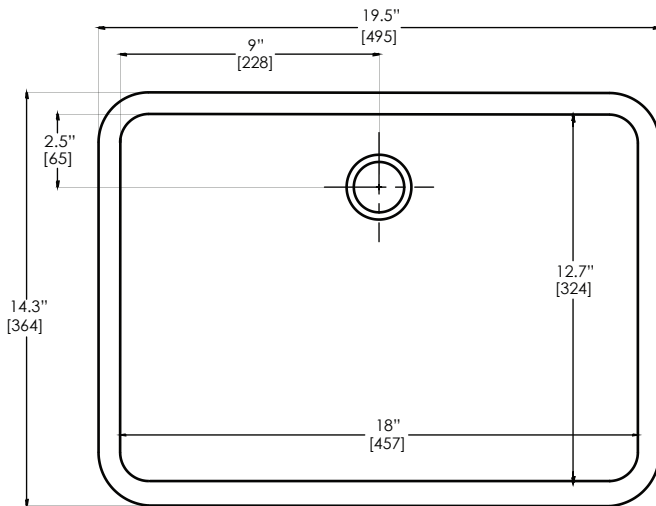

# 8254

ADA - compliant when installed according to guidelines.

- ▶ Coordinates with DuPont™ Corian® solid surface vanity tops for a seamless, easy-to-clean surface
- ▶ Nonporous surface, that with proper cleaning, resists mold, mildew and stains
- ▶ Suitable for multibowl installations in both residential and commercial settings
- ▶ Colors offered are comparable to Corian® Bone Bisque, Cameo White and Glacier White
- ▶ Made from acrylic-modified polyester material
- ▶ Available with or without integral overflow

TOP VIEW

SIDE CROSS-SECTION

**8254 (SEAMED UNDERMOUNT)**

**INSIDE BOWL DIMENSIONS**

	Length	×	Width	×	Depth
inches	18		12 <sup>3</sup> / <sub>4</sub>		5
(mm)	(457)		(324)		(127)

For an explanation of installation options, see *Installation/Accessories*.

All drain holes in lavatories are nominally 1<sup>3</sup>/<sub>4</sub>" in diameter and accept all standard drain hardware.

Metric conversions are approximate.

**corian.**