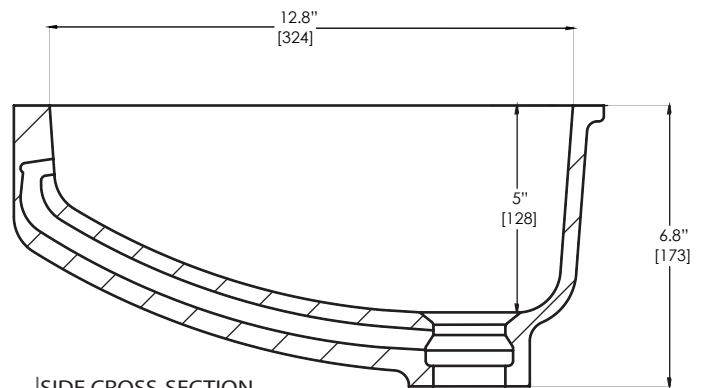

TOP VIEW

SIDE CROSS-SECTION

**8254 (SEAMED UNDERMOUNT)**

**INSIDE BOWL DIMENSIONS**

	Length	×	Width	×	Depth
inches	18		12 <sup>3</sup> / <sub>4</sub>		5
(mm)	(457)		(324)		(127)

For an explanation of installation options, see *Installation/Accessories*.

All drain holes in lavatories are nominally 1<sup>3</sup>/<sub>4</sub>" in diameter and accept all standard drain hardware.

Metric conversions are approximate.

**corian.**