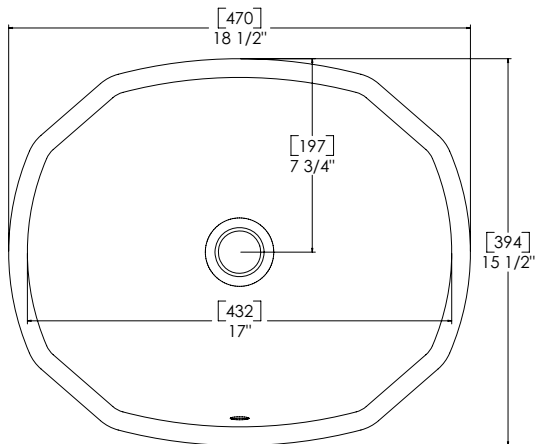

# 837

*Stylish yet timeless design.*

- ▶ Bowl provides plenty of depth, while minimal trim diameter ensures generous vanity space
- ▶ Perfect for a full bathroom, powder room or commercial installation
- ▶ See *Color Options* page at the beginning of Lavatories Section for available colors

TOP VIEW

SIDE CROSS-SECTION

**837 (SEAMED UNDERMOUNT)**

**INSIDE BOWL DIMENSIONS**

	Length	×	Width	×	Depth
inches	17		14		6
(mm)	(432)		(356)		(152)

For an explanation of installation options, see *Installation/Accessories*.

All drain holes in lavatories are nominally 1 3/4" in diameter and accept all standard drain hardware.

Metric conversions are approximate.

**corian.**