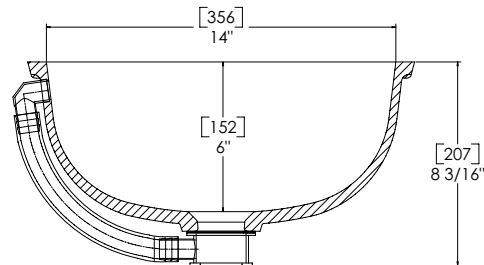

# 837

*Stylish yet timeless design.*

- ▶ Bowl provides plenty of depth, while minimal trim diameter ensures generous vanity space
- ▶ Perfect for a full bathroom, powder room or commercial installation
- ▶ See *Color Options* page at the beginning of Lavatories Section for available colors

TOP VIEW

SIDE CROSS-SECTION

**837 (SEAMED UNDERMOUNT)**

**INSIDE BOWL DIMENSIONS**

	Length	×	Width	×	Depth
inches	17		14		6
(mm)	(432)		(356)		(152)

For an explanation of installation options, see *Installation/Accessories*.

All drain holes in lavatories are nominally 1 3/4" in diameter and accept all standard drain hardware.

Metric conversions are approximate.

**corian.**