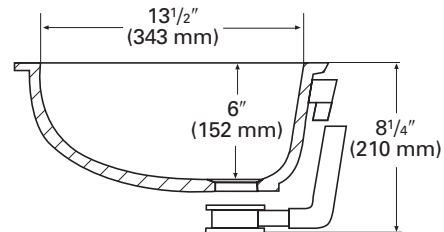

TOP VIEW

SIDE CROSS-SECTION

**831 (SEAMED UNDERMOUNT)**

**INSIDE BOWL DIMENSIONS**

	Length	×	Width	×	Depth
inches	20		13½		6
(mm)	(508)		(343)		(152)

For an explanation of installation options, see *Installation/Accessories*.

All drain holes in lavatories are nominally 1 3/4" in diameter and accept all standard drain hardware.

Metric conversions are approximate.

**corian.**