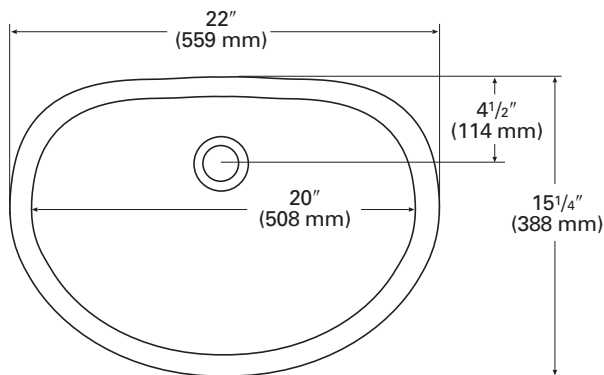

TOP VIEW

SIDE CROSS-SECTION

**831 (SEAMED UNDERMOUNT)**

**INSIDE BOWL DIMENSIONS**

	Length	×	Width	×	Depth
inches	20		13½		6
(mm)	(508)		(343)		(152)

For an explanation of installation options, see *Installation/Accessories*.

All drain holes in lavatories are nominally 1 3/4" in diameter and accept all standard drain hardware.

Metric conversions are approximate.

**corian.**