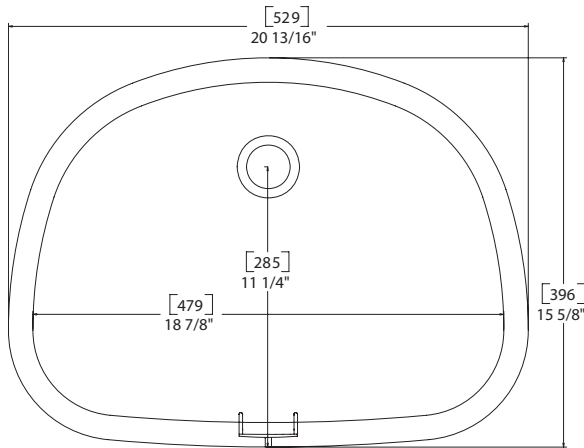

Lavatories 830

830

Enjoy beauty and practicality at home or work with this spacious bowl.

- ▶ Coordinates with Corian® vanity tops for a seamless, one-piece look
- ▶ See *Color Options* page at the beginning of Lavatories Section for available colors

TOP VIEW

SIDE CROSS-SECTION

830 (SEAMED UNDERMOUNT)

INSIDE BOWL DIMENSIONS

	Length	×	Width	×	Depth
inches	18 ⁷ / ₈		13 ⁵ / ₈		5 ⁷ / ₈
(mm)	(479)		(346)		(149)

For an explanation of installation options, see *Installation/Accessories*.

All drain holes in lavatories are nominally 1³/₄" in diameter and accept all standard drain hardware.

Metric conversions are approximate.

corian.