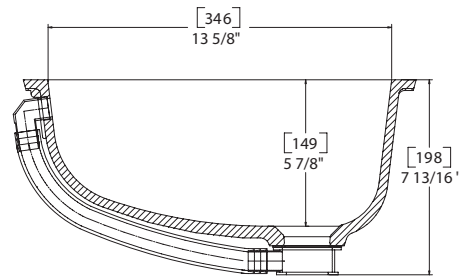

TOP VIEW

SIDE CROSS-SECTION

830 (SEAMED UNDERMOUNT)

INSIDE BOWL DIMENSIONS

	Length	×	Width	×	Depth
inches	18 ⁷ / ₈		13 ⁵ / ₈		5 ⁷ / ₈
(mm)	(479)		(346)		(149)

For an explanation of installation options, see *Installation/Accessories*.

All drain holes in lavatories are nominally 1³/₄" in diameter and accept all standard drain hardware.

Metric conversions are approximate.

corian.