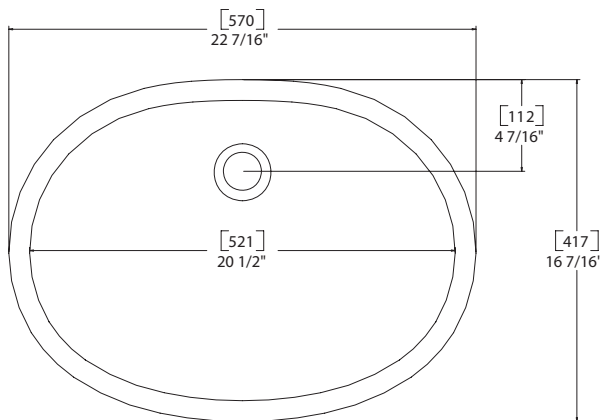

Lavatories 815

815

This large-capacity oval bowl brings elegance and performance to any bathroom design.

- ▶ Coordinates with Corian® vanity tops for a seamless, easy-to-clean surface
- ▶ Nonporous surface resists mold, mildew and stains
- ▶ Suitable for multibowl installations in both residential and commercial settings
- ▶ See *Color Options* page at the beginning of Lavatories Section for available colors

TOP VIEW

SIDE CROSS-SECTION

815 (SEAMED UNDERMOUNT)

INSIDE BOWL DIMENSIONS

	Length	×	Width	×	Depth
inches	20½		14½		6¼
(mm)	(521)		(368)		(159)

For an explanation of installation options, see *Installation/Accessories*.

All drain holes in lavatories are nominally 1¾" in diameter and accept all standard drain hardware.

Metric conversions are approximate.

corian.