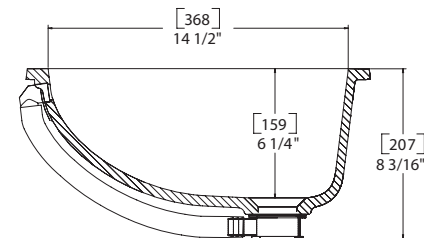

TOP VIEW

SIDE CROSS-SECTION

815 (SEAMED UNDERMOUNT)

INSIDE BOWL DIMENSIONS

	Length	×	Width	×	Depth
inches	20½		14½		6¼
(mm)	(521)		(368)		(159)

For an explanation of installation options, see *Installation/Accessories*.

All drain holes in lavatories are nominally 1¾" in diameter and accept all standard drain hardware.

Metric conversions are approximate.

corian.