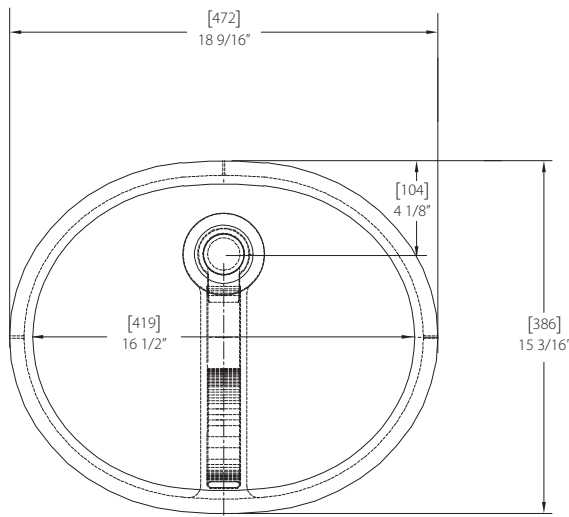

810P

Enjoy the simple, timeless style of this proven performer.

- ▶ Coordinates with DuPont™ Corian® solid surface vanity tops for a seamless, easy-to-clean surface
- ▶ Nonporous surface, that with proper cleaning, resists mold, mildew and stains
- ▶ Suitable for multibowl installations in both residential and commercial settings
- ▶ Colors offered are comparable to Corian® Bone, Bisque, Cameo White and Glacier White
- ▶ Made from a polyester blend material
- ▶ Contains an integral overflow

TOP VIEW

SIDE CROSS-SECTION

810P (SEAMED UNDERMOUNT)

INSIDE BOWL DIMENSIONS

	Length	×	Width	×	Depth
inches	16½		13		5½
(mm)	(419)		(330)		(140)

For an explanation of installation options, see *Installation/Accessories*.

All drain holes in lavatories are nominally 1¾" in diameter and accept all standard drain hardware.

Metric conversions are approximate.

corian.