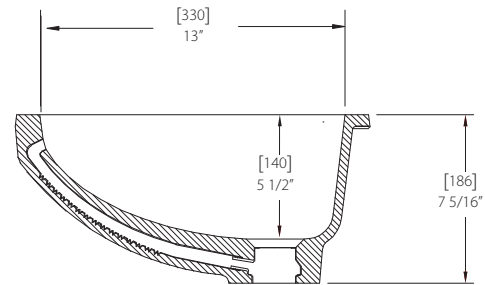

TOP VIEW

SIDE CROSS-SECTION

810P (SEAMED UNDERMOUNT)

INSIDE BOWL DIMENSIONS

	Length	×	Width	×	Depth
inches	16½		13		5½
(mm)	(419)		(330)		(140)

For an explanation of installation options, see *Installation/Accessories*.

All drain holes in lavatories are nominally 1¾" in diameter and accept all standard drain hardware.

Metric conversions are approximate.

corian.