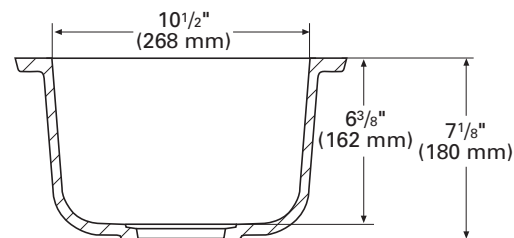

809

Small Single Sink

With its compact design, this sink is the ideal choice when space is a consideration.

- ▶ Can be used for countertop or wet bar installations
- ▶ See *Color Options* page at the beginning of Sinks Section for available colors

TOP VIEW

FRONT CROSS-SECTION

809 (SEAMED UNDERMOUNT)

INSIDE SINK DIMENSIONS

| | Length | × | Width | × | Depth |
|--------|--------|---|-------|---|-------|
| inches | 10½ | | 12½ | | 6⅜ |
| (mm) | (268) | | (318) | | (162) |

For an explanation of installation options, see *Installation/Accessories*.

All drain holes in sinks are nominally 3½" in diameter and accept all standard drain hardware, including waste disposal units.