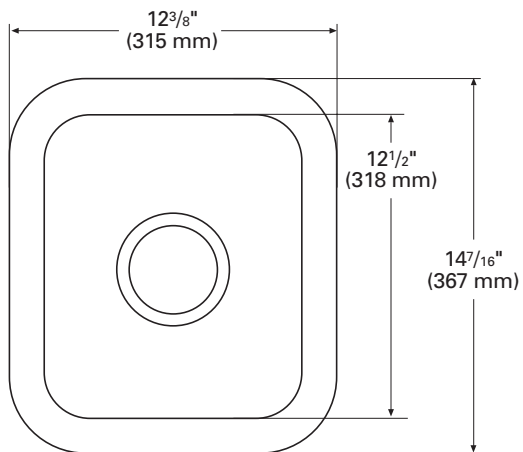

809

Small Single Sink

With its compact design, this sink is the ideal choice when space is a consideration.

- ▶ Can be used for countertop or wet bar installations
- ▶ See *Color Options* page at the beginning of Sinks Section for available colors

TOP VIEW

FRONT CROSS-SECTION

809 (SEAMED UNDERMOUNT)

INSIDE SINK DIMENSIONS

| | Length | × | Width | × | Depth |
|--------|--------|---|-------|---|-------|
| inches | 10½ | | 12½ | | 6⅜ |
| (mm) | (268) | | (318) | | (162) |

For an explanation of installation options, see *Installation/Accessories*.

All drain holes in sinks are nominally 3½" in diameter and accept all standard drain hardware, including waste disposal units.