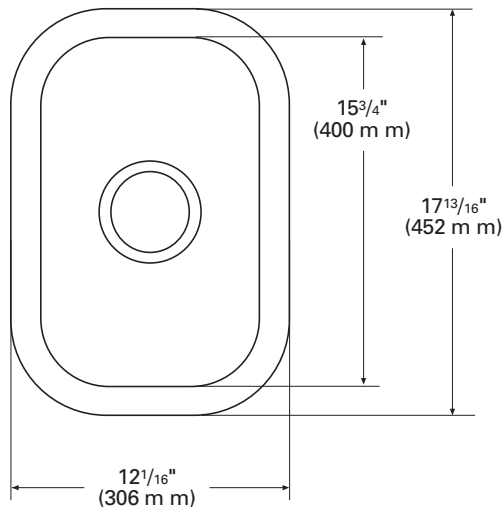

TOP VIEW

FRONT CROSS-SECTION

802 (SEAMED UNDERMOUNT)

INSIDE SINK DIMENSIONS

	Length	×	Width	×	Depth
inches	10 ¹ / ₁₆		15 ³ / ₄		4 ¹ / ₄
(mm)	(256)		(400)		(108)

For an explanation of installation options, see *Installation/Accessories*.

All drain holes in sinks are nominally 3 1/2" in diameter and accept all standard drain hardware, including waste disposal units. Metric conversions are approximate.

corian.