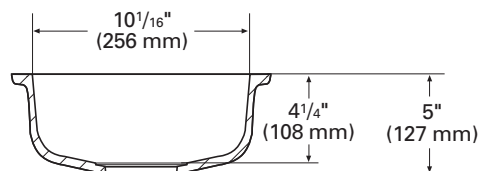

TOP VIEW

FRONT CROSS-SECTION

802 (SEAMED UNDERMOUNT)

INSIDE SINK DIMENSIONS

	Length	×	Width	×	Depth
inches	10 ¹ / ₁₆		15 ³ / ₄		4 ¹ / ₄
(mm)	(256)		(400)		(108)

For an explanation of installation options, see *Installation/Accessories*.

All drain holes in sinks are nominally 3 1/2" in diameter and accept all standard drain hardware, including waste disposal units. Metric conversions are approximate.

corian.