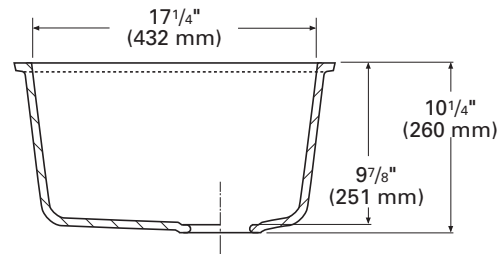

Sinks 901

901

Large Single Sink

A stylish, elegant alternative to traditional square or rectangular sinks.

- ▶ “D” shape and extra depth bring elegance and performance to any kitchen design
- ▶ Use alone or in combination with other Corian® sinks
- ▶ Total depth is greater than 10" when undermounted
- ▶ Fits into a 24" or larger base cabinet
- ▶ See *Color Options* page at the beginning of Sinks Section for available colors

TOP VIEW

SIDE CROSS-SECTION

901 (SEAMED UNDERMOUNT)

INSIDE SINK DIMENSIONS

	Length	×	Width	×	Depth
inches	22		17¼		9⅞
(mm)	(559)		(432)		(251)

For an explanation of installation options, see *Installation/Accessories*.

All drain holes in sinks are nominally 3½" in diameter and accept all standard drain hardware, including waste disposal units.

Metric conversions are approximate.

corian.