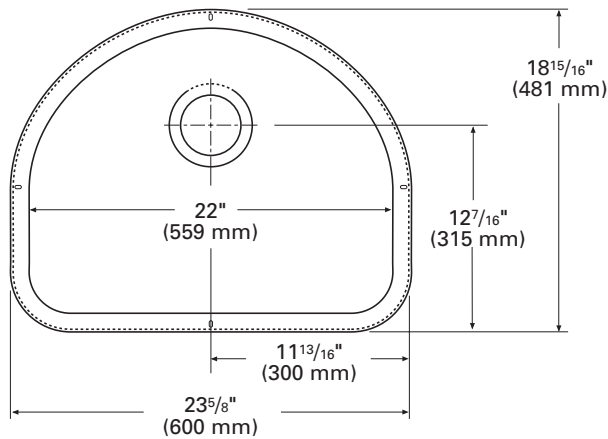

Sinks 901

901

Large Single Sink

A stylish, elegant alternative to traditional square or rectangular sinks.

- ▶ “D” shape and extra depth bring elegance and performance to any kitchen design
- ▶ Use alone or in combination with other Corian® sinks
- ▶ Total depth is greater than 10" when undermounted
- ▶ Fits into a 24" or larger base cabinet
- ▶ See *Color Options* page at the beginning of Sinks Section for available colors

TOP VIEW

SIDE CROSS-SECTION

901 (SEAMED UNDERMOUNT)

INSIDE SINK DIMENSIONS

	Length	×	Width	×	Depth
inches	22		17¼		9⅞
(mm)	(559)		(432)		(251)

For an explanation of installation options, see *Installation/Accessories*.

All drain holes in sinks are nominally 3½" in diameter and accept all standard drain hardware, including waste disposal units.

Metric conversions are approximate.

corian.