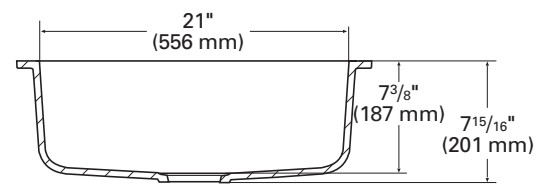

TOP VIEW

FRONT CROSS-SECTION

871 (SEAMED UNDERMOUNT)

INSIDE SINK DIMENSIONS

	Length	×	Width	×	Depth
inches	21		15 5/8		7 3/8
(mm)	(556)		(397)		(187)

For an explanation of installation options, see *Installation/Accessories*.

All drain holes in sinks are nominally 3 1/2" in diameter and accept all standard drain hardware, including waste disposal units.

Metric conversions are approximate.

corian.