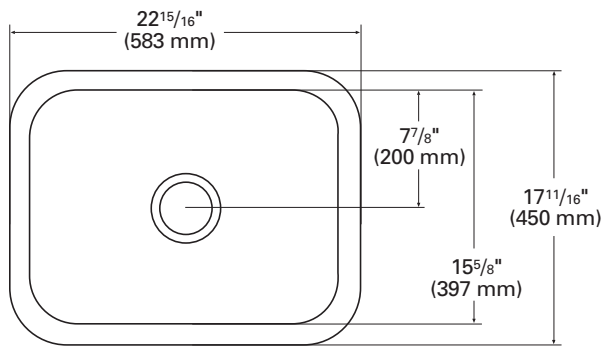

871

Large Single Sink

Elegant and roomy, this sink is a great addition to any home or workspace.

- ▶ See *Color Options* page at the beginning of Sinks Section for available colors
- ▶ Combine with the 802 to create your own custom double-bowl installation

TOP VIEW

FRONT CROSS-SECTION

871 (SEAMED UNDERMOUNT)

INSIDE SINK DIMENSIONS

	Length	×	Width	×	Depth
inches	21		15 5/8		7 3/8
(mm)	(556)		(397)		(187)

For an explanation of installation options, see *Installation/Accessories*.

All drain holes in sinks are nominally 3 1/2" in diameter and accept all standard drain hardware, including waste disposal units.

Metric conversions are approximate.

corian.