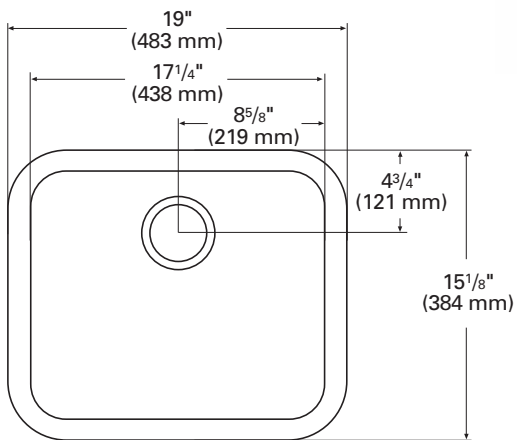

TOP VIEW

SIDE CROSS-SECTION

859 (SEAMED UNDERMOUNT)

INSIDE SINK DIMENSIONS

	Length	×	Width	×	Depth
inches	17 1/4		13 3/8		7 7/8
(mm)	(438)		(340)		(200)

For an explanation of installation options, see *Installation/Accessories*.

All drain holes in sinks are nominally 3 1/2" in diameter and accept all standard drain hardware, including waste disposal units.

Metric conversions are approximate.

corian.