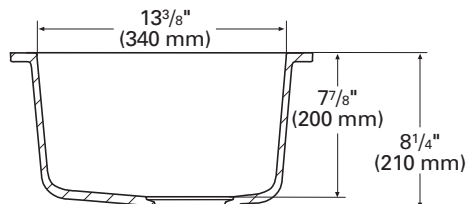

TOP VIEW

SIDE CROSS-SECTION

859 (SEAMED UNDERMOUNT)

INSIDE SINK DIMENSIONS

	Length	×	Width	×	Depth
inches	17 1/4		13 3/8		7 7/8
(mm)	(438)		(340)		(200)

For an explanation of installation options, see *Installation/Accessories*.

All drain holes in sinks are nominally 3 1/2" in diameter and accept all standard drain hardware, including waste disposal units.

Metric conversions are approximate.

corian.