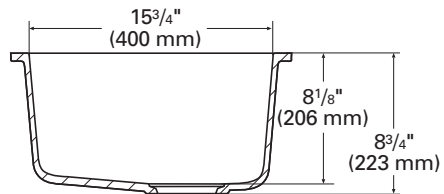

804

Large Single Sink

There's room to spare when you choose this beautiful, yet hardworking sink.

- ▶ Features a deep, square design
- ▶ Use alone or with other Corian® sinks
- ▶ See *Color Options* page at the beginning of Sinks Section for available colors

TOP VIEW

SIDE CROSS-SECTION

804 (SEAMED UNDERMOUNT)

INSIDE SINK DIMENSIONS

	Length	×	Width	×	Depth
inches	15 3/4		15 3/4		8 5/8
(mm)	(400)		(400)		(206)

For an explanation of installation options, see *Installation/Accessories*.

All drain holes in sinks are nominally 3 1/2" in diameter and accept all standard drain hardware, including waste disposal units.

Metric conversions are approximate.

corian.