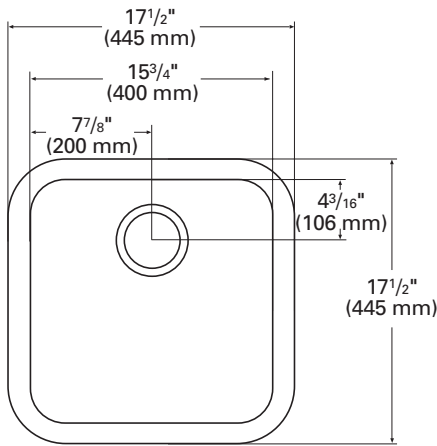

804

Large Single Sink

There's room to spare when you choose this beautiful, yet hardworking sink.

- ▶ Features a deep, square design
- ▶ Use alone or with other Corian® sinks
- ▶ See *Color Options* page at the beginning of Sinks Section for available colors

TOP VIEW

SIDE CROSS-SECTION

804 (SEAMED UNDERMOUNT)

INSIDE SINK DIMENSIONS

	Length	×	Width	×	Depth
inches	15 3/4		15 3/4		8 5/8
(mm)	(400)		(400)		(206)

For an explanation of installation options, see *Installation/Accessories*.

All drain holes in sinks are nominally 3 1/2" in diameter and accept all standard drain hardware, including waste disposal units.

Metric conversions are approximate.

corian.